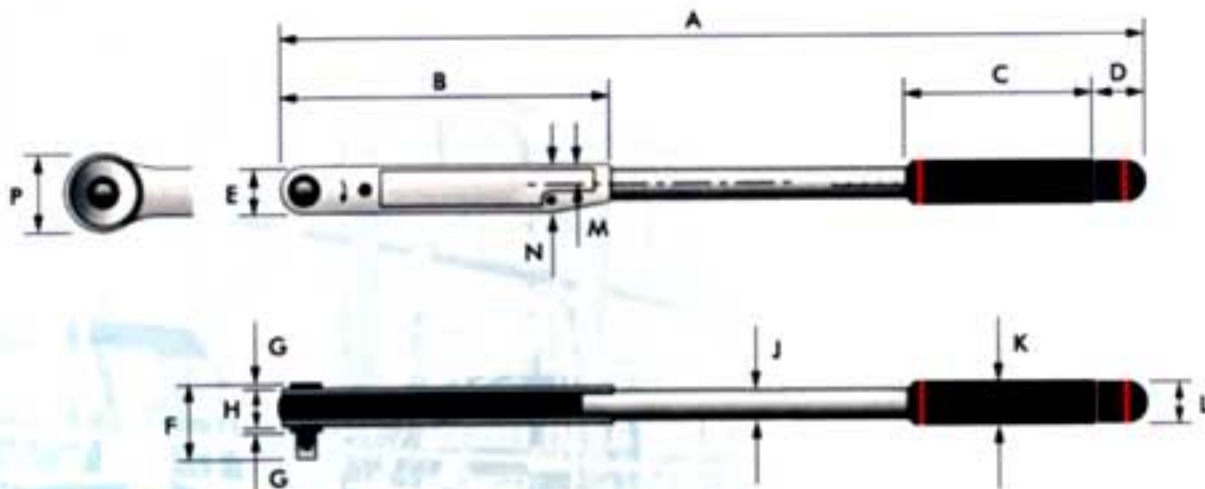

Brands We Service

- Britool
- Tohnichi
- Facom
- Snapon
- Norbar
- Eurotool
- Powermaster
- Triptork
- Torquclick
- Torqtool
- Torquemaster
- Mekaster

Pioneering the concept of Torque Repairs..

- The repairing of Torque Wrenches is the concept introduced by Perfect Enterprise first time in India 100% assurance in repairing is our peculiarity.
- Maintenance of necessary stock of Genuine spares.
- High skilled technicians with cut edge solutions.
- Economy solutions to your old and non-functioning Torque Wrenches.

Advantages of Repairing with us...

- Maximum cost of repairing is less than 25% of the New one.
- Assurance of the functions & life of the New ones.
- Repairing & calibration of Torque Wrenches with NPL Traceability under one roof.

WE OFFER YOU THE BEST ECONOMICAL & RELIABLE ALTERNATIVE FROM PROCURING NEW TORQUE WRENCHES.

Repairing for Gauges...

Repairing of Gauges of various types is also an area, we excel with excellence Following are the Gauges we undertake for repairs...

- Plunger Dial Gauges
- Pressure Gauges
- Verniers
- Micrometers
- Vacuum Gauges
- Multimeters
- Tachometers
- Nut Runners
- Bore Gauges

Advantages Of Repairing The Gauges...

- High Quality Repairing Facility At Nominal Charges.
- Calibration Facility Through Our Associate Companies.
- One Window Service For All Gauges & Torque Wrenches.